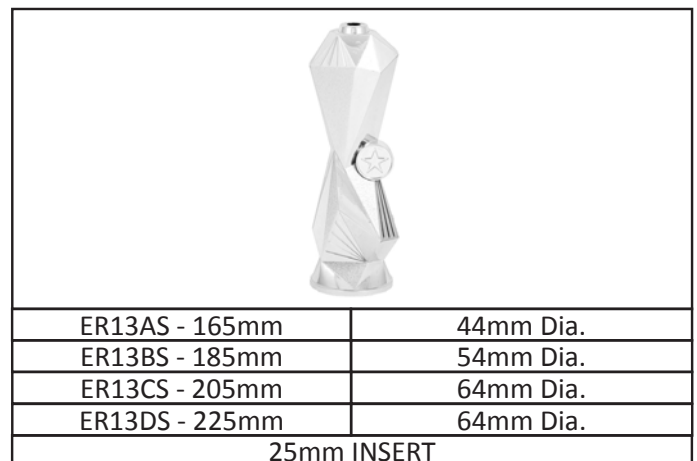

ER10BBL
100mm

ER10CBL
120mm

USE EL03 LID - REFER PAGE C63

RISERS

RISERS

ER14AG - 40mm 40mm Dia.	ER14BG - 40mm 45mm Dia.
----------------------------	----------------------------

ER14AS - 40mm 40mm Dia.	ER14BS - 40mm 45mm Dia.
----------------------------	----------------------------