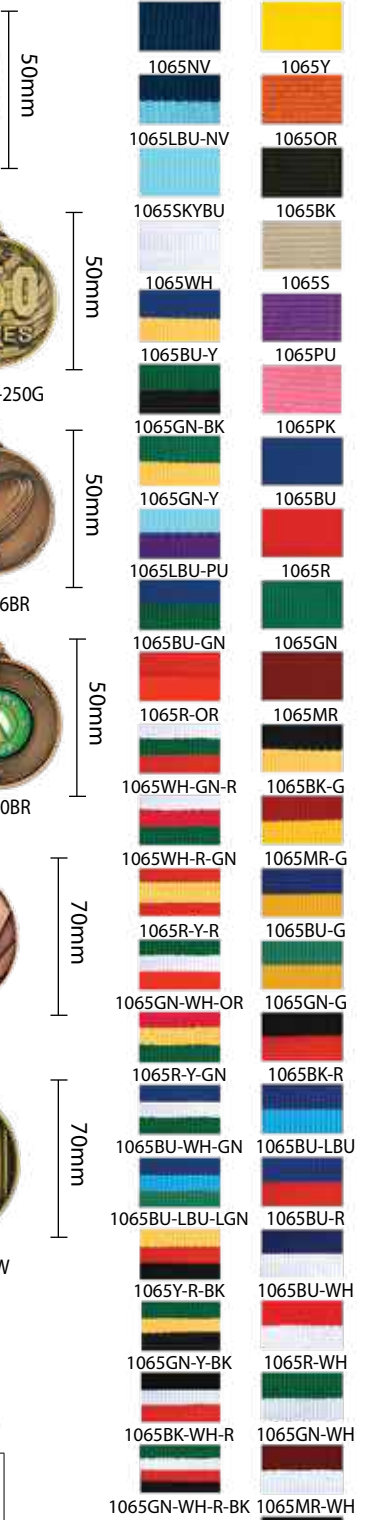

MEDALS, MEDAL CASES & RIBBONS